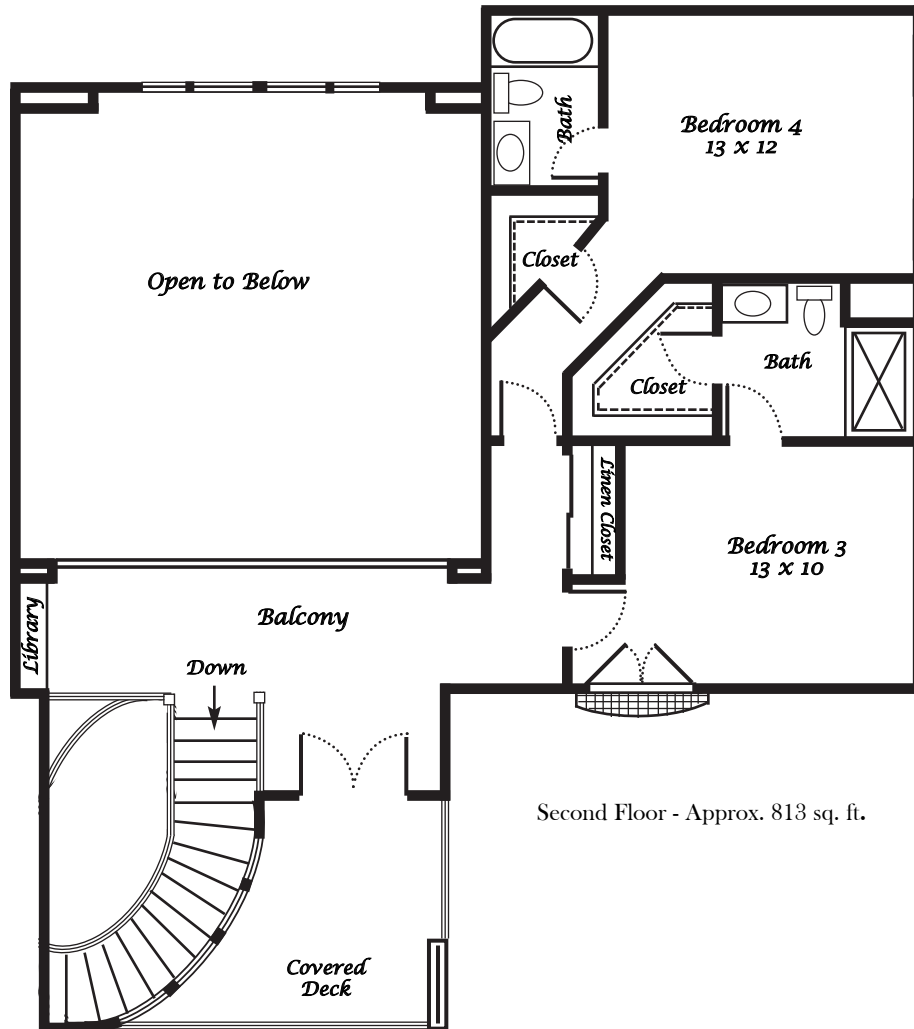

Morellos II- Ranch 2-Story  
Plan 701  
Approx 2,788 sq. ft.

In an effort to continuously improve our homes, we reserve the right to change or modify floor plans and specifications without notice or obligation. Floor plans and elevations are artist's conceptions only. All room dimensions and square footages are approximate.

Morellos II Ranch 2nd-Story  
Plan 701E

In an effort to continuously improve our homes, we reserve the right to change or modify floor plans and specifications without notice or obligation. Floor plans and elevations are artist's conceptions only. All room dimensions and square footages are approximate.