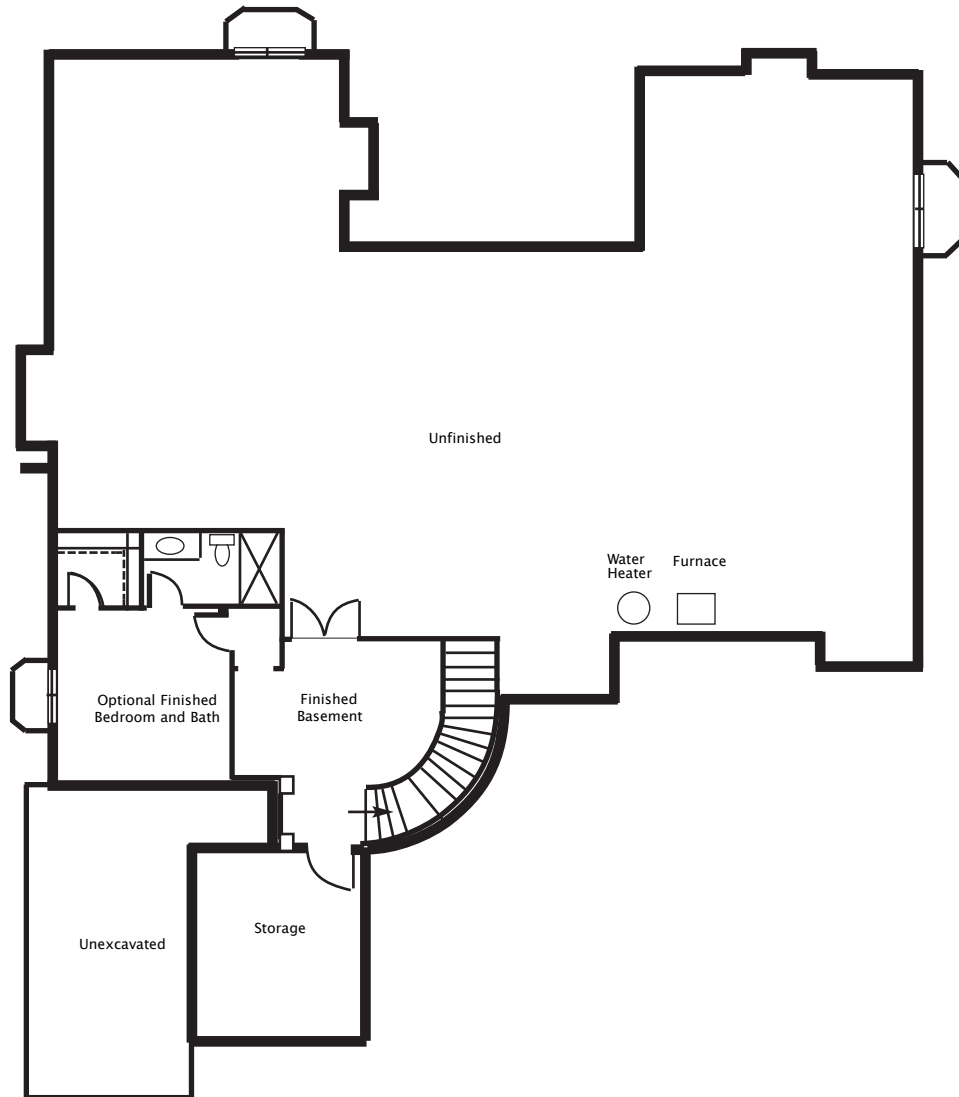

Morellos- Ranch  
Plan 701  
Approx 2,788 sq. ft.

In an effort to continuously improve our homes, we reserve the right to change or modify floor plans and specifications without notice or obligation. Floor plans and elevations are artist's conceptions only. All room dimensions and square footages are approximate.

Morellos - Model 701 Basement

In an effort to continuously improve our homes, we reserve the right to change or modify floor plans and specifications without notice or obligation. Floor plans and elevations are artist's conceptions only. All room dimensions and square footages are approximate.